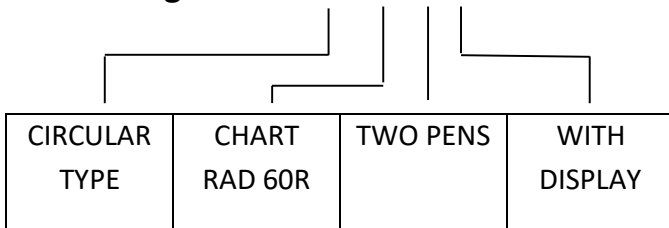

Ordering Info : Ex. C- 60R TP D