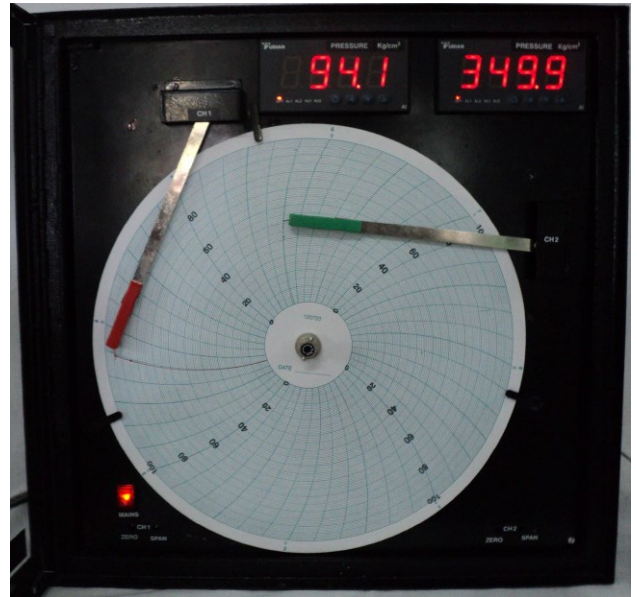

MODEL : MC-100RTPD