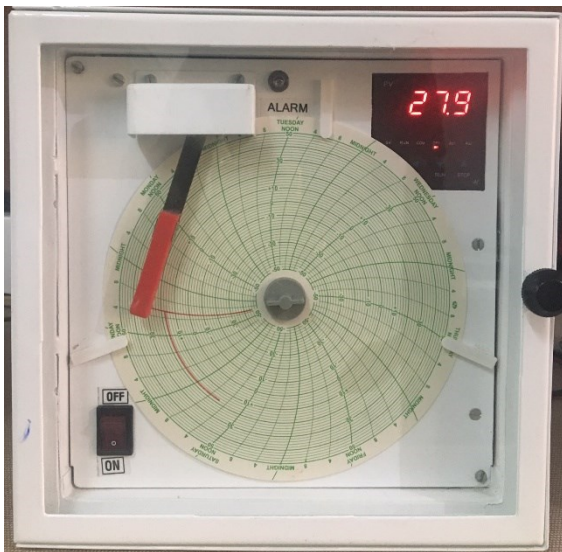

**SUNPRO INSTRUMENTS IND PVT LTD** revolutionized the paper recording industry with the introduction of the cost effective Series of Circular Chart Recorders.

**SUNTRONICS MAKE** Circular Chart Recorder products serves industrial market requirements for high quality data acquisition and monitoring products and systems.

Incorporating the latest in digital display technology and circular chart, our range of recorders have always lead the way in this dynamic marketplace. Our products are supported by the powerful MODBUS protocol, a suite of Windows based PC software packages, which provide extensive data analysis, graphing and archiving facilities.

## Salient Features:

- ☐ Highly Precise sealed potentiometer as a feedback element.
- ☐ Highly precise & Accurate Stepper motor.
- ☐ Calibration through span-zero adjustment by source.
- 3½ Digit Display (Optional)

## Specifications :

- ☐ Power Supply : - 230 VAC / 50 Hz.
- ☐ Power Consumption : - 24 VA
- ☐ Accuracy : 0.5 % F.S.D.
- ☐ UNIVERSAL Input Signal : RTD, 4-20mA, 0-20 mA, 0-1VDC, 0-5VDC, TC- K,J,R,S,T.
- ☐ Range: Selectable
- ☐ Chart Speed : Selectable 12 HRS/REV , 24 HRS/REV, 48 HRS/REV, 168 HRS/REV.
- Display : 3½ Digit Display (Optional).
- Chart Speed Variation :  $\pm 2\%$  of 50 Hz
- ☐ Operating Conditions: - 0 to 50Deg C & 0 to 80% RH
- ☐ Disposable Fiber tip Pen :- Red/Green
- ☐ Modbus Port : (Optional) RS485/232 Port
- ☐ Mounting :- Wall/ Panel mountable Encloser.
- ☐ Material : - MS with powder coating.